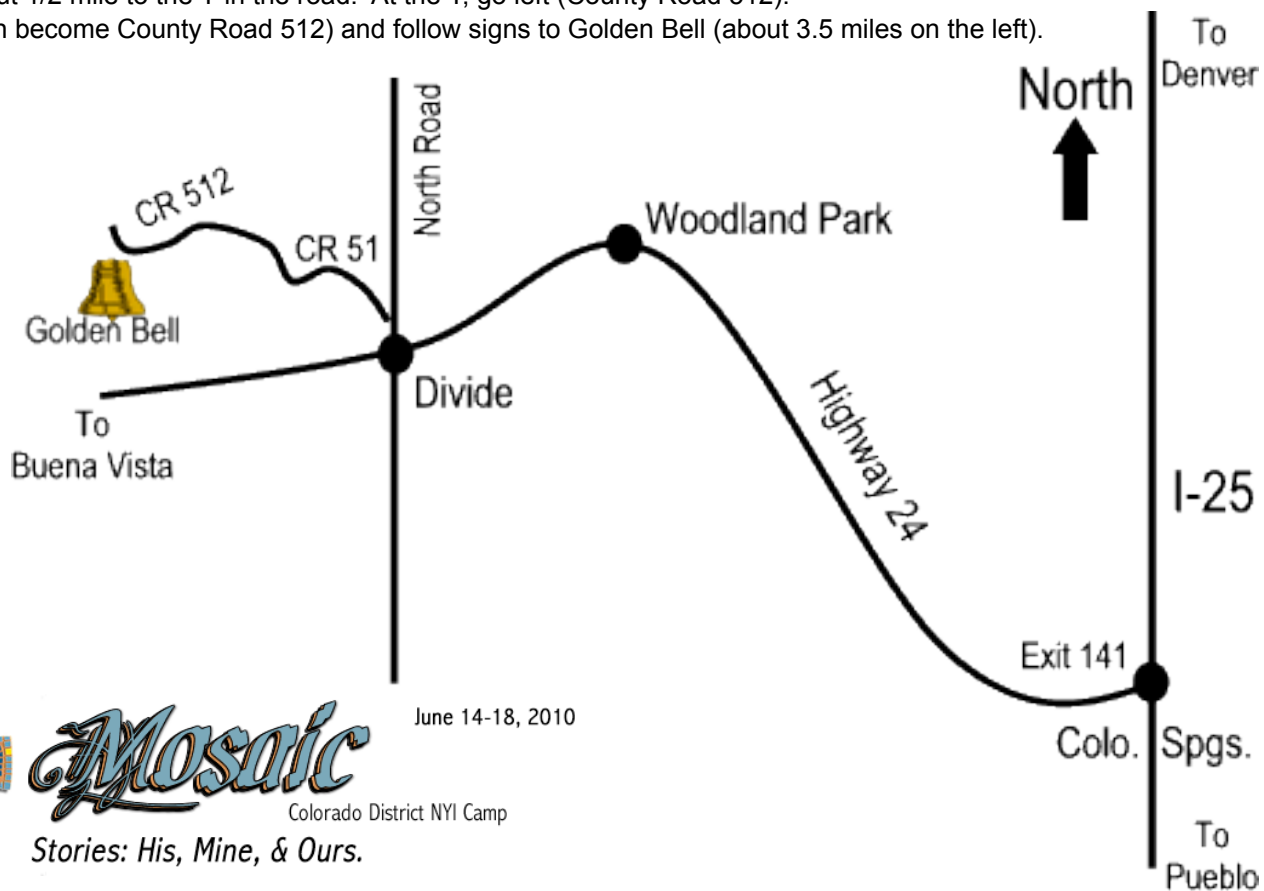

Golden Bell Camp & Conference Center

380 County Road 512
Divide, CO 80814
Phone – (719) 687-9561
Fax – (719) 687-5400
info@goldenbellccc.org

Directions from Colorado Springs:

From I-25 South take Exit 141 (Cimmaron Street/Highway 24 West.)

Follow Highway 24 West to Divide (approximately 7 miles past Woodland Park)

At Divide, turn right at the light (Highway 67/North Road).

Follow North Road about 1/2 mile to the Y in the road. At the Y, go left (County Road 512).

Stay on this road (which become County Road 512) and follow signs to Golden Bell (about 3.5 miles on the left).

Mosaic

Colorado District NYI Camp

Stories: His, Mine, & Ours.